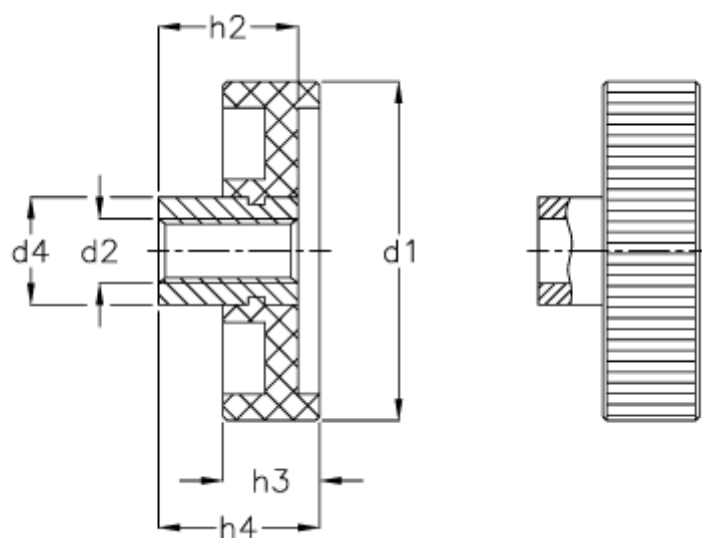

Article number: 20226KT50M8

Description: E+G Handwheel
GN 226-KT-50-M8

Measures

$d1 = 50$
 $d2 = M 8$
 $d4 = 18$
 $h1 = 25$
 $h2 = 20$
 $h3 = 15$